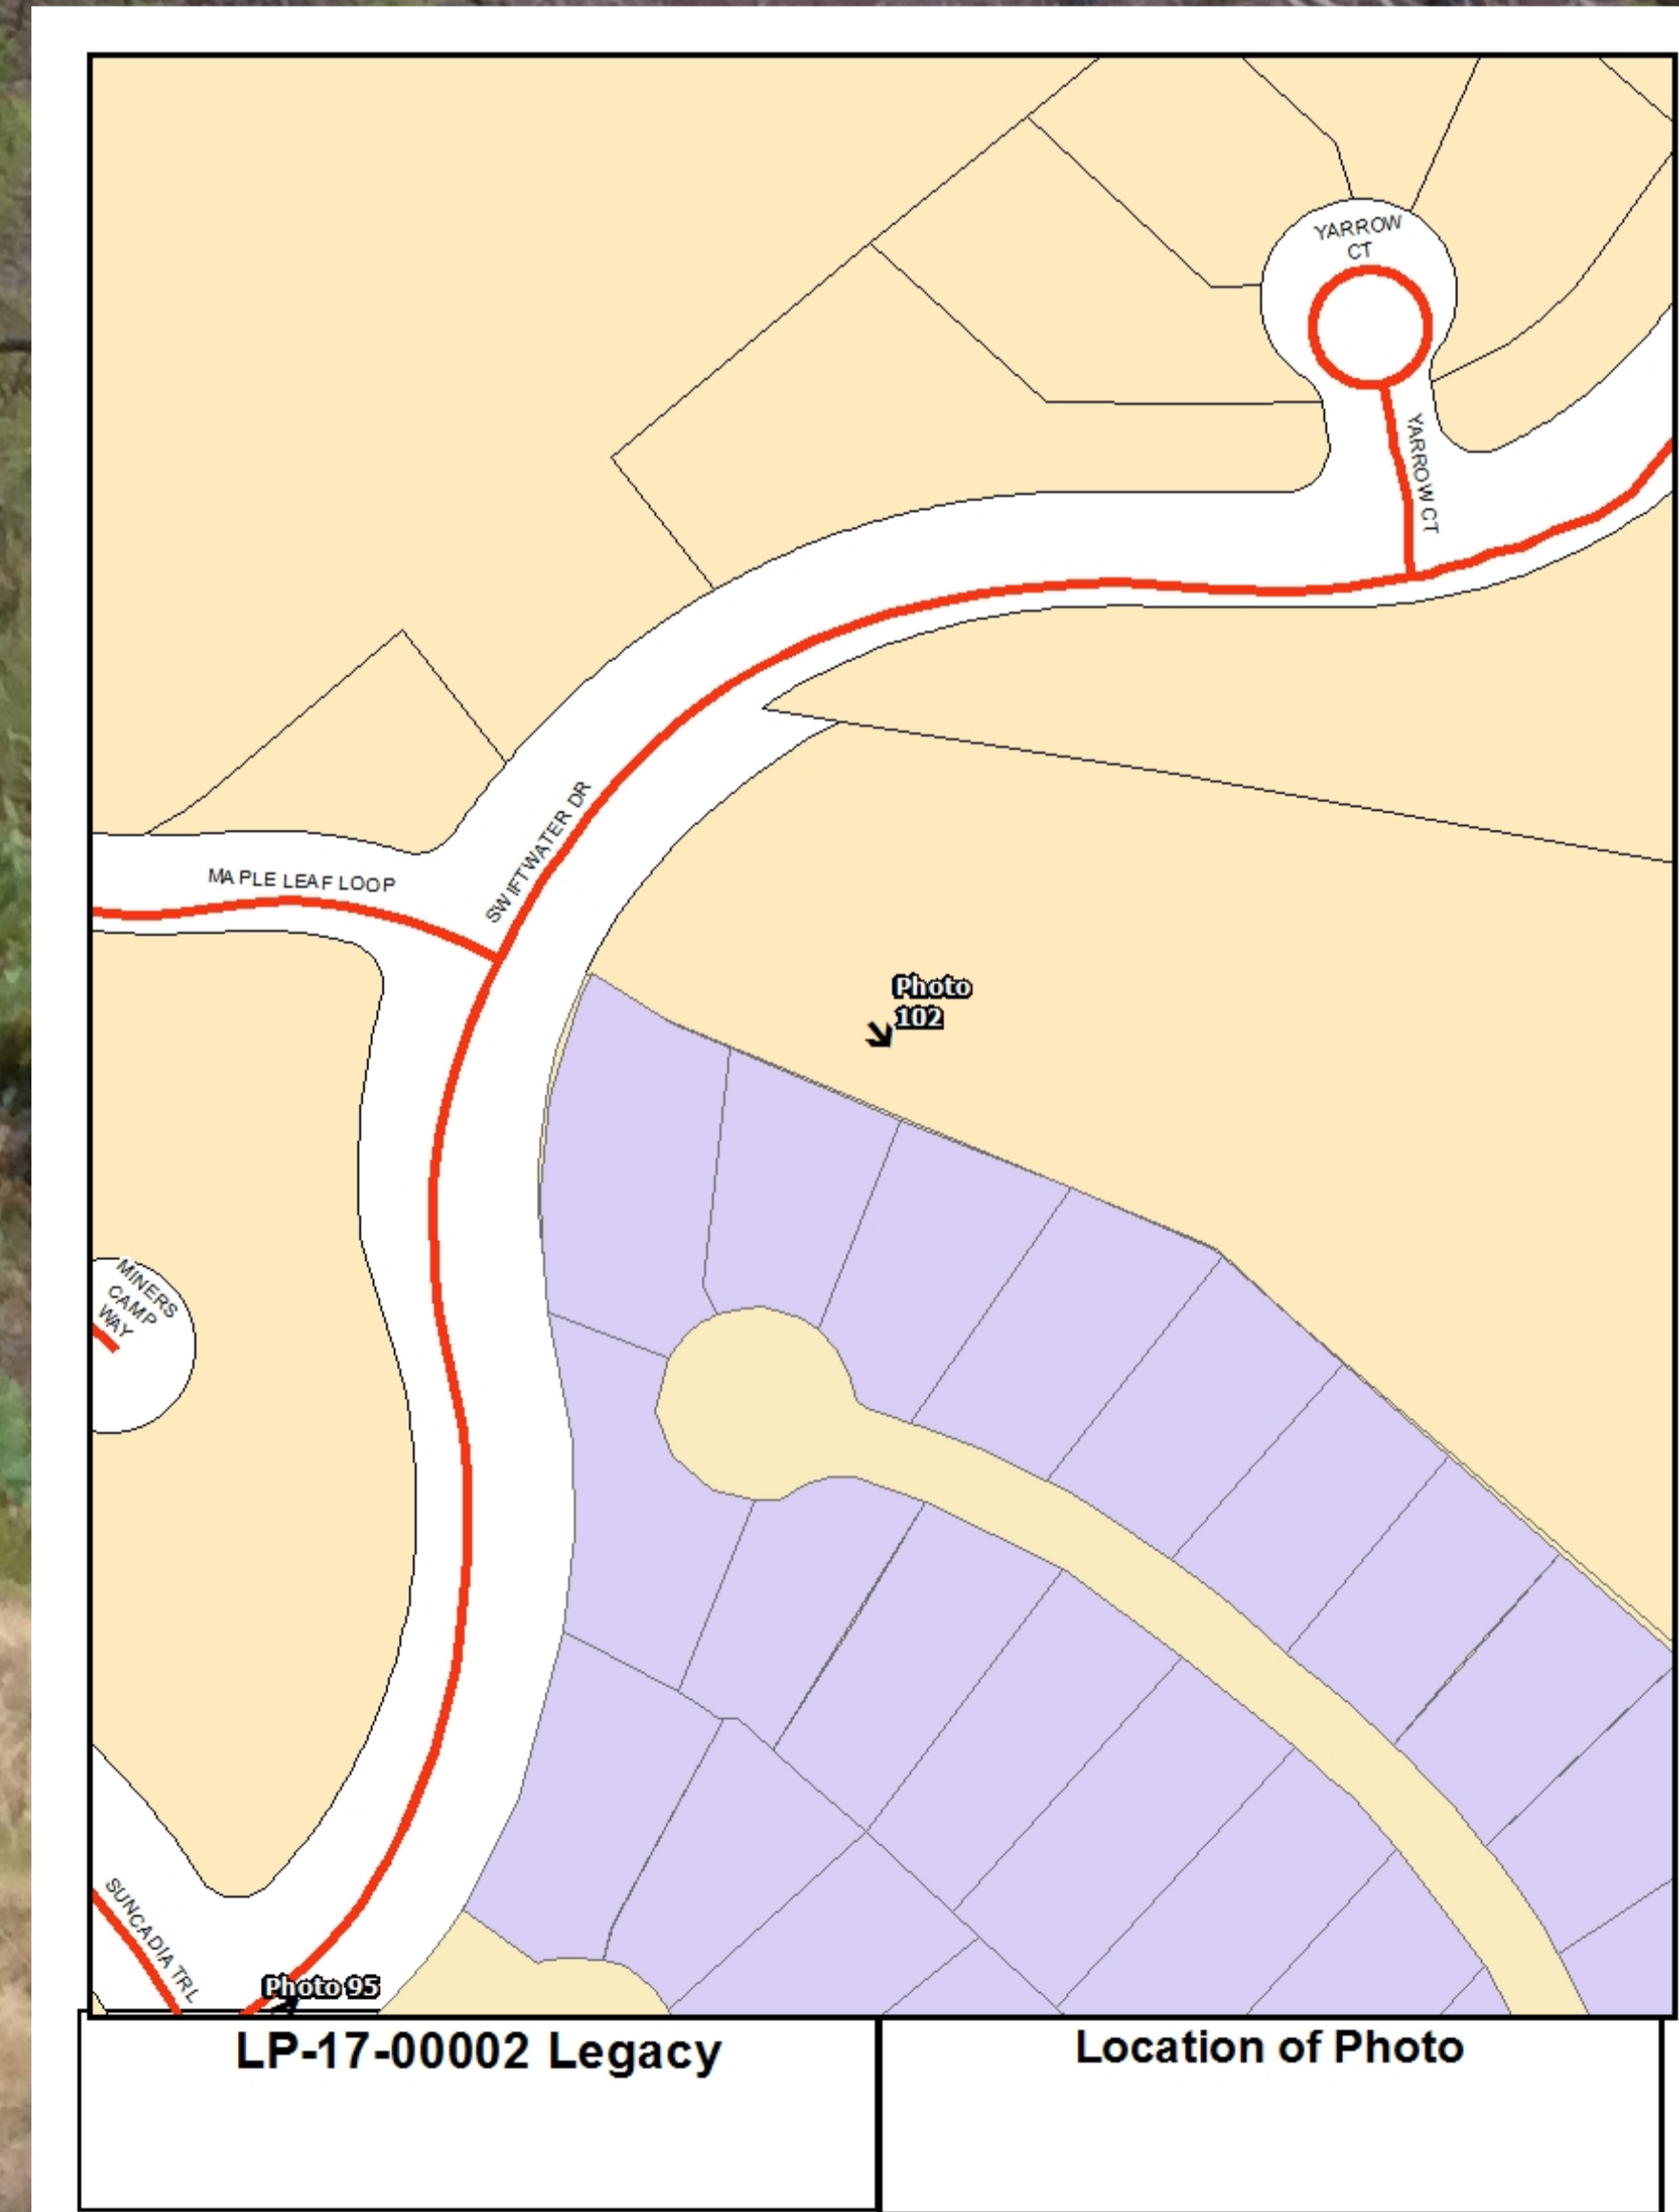

Date & Time: Wed Apr 26 15:35:30 PDT 2017

Position: +047.21135° / -121.00692°

Altitude: 2259ft

Datum: WGS-84

Azimuth/Bearing: 141° S39E 2507mils (True)

Elevation Grade: -000%

Horizon Grade: +000%

Zoom: 1X

north end

LP-17-00002 Legacy	Location of Photo
--------------------	-------------------